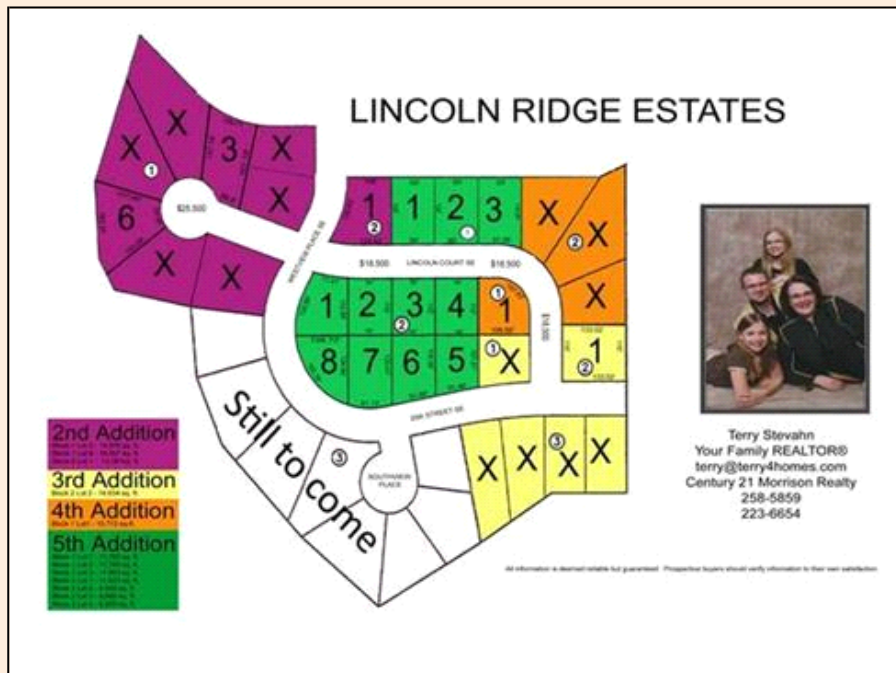

2404 WEST VIEW PL SE Mandan

PROPERTY DETAILS

Listing Price: \$34,000

Listing Address: 2404 WEST VIEW PL
SE
Mandan ND 58554

Full Baths: 0

Partial Baths: 0

Lot Size: 0.31

QR Code:

On a SmartPhone?
Scan the QR code
to see this listing

PROPERTY DESCRIPTION

Owner says, ""I want these lots sold- MAKE US AN OFFER!"" Great area in SE Mandan. Lots of building in the area. All current specials will be paid at closing.