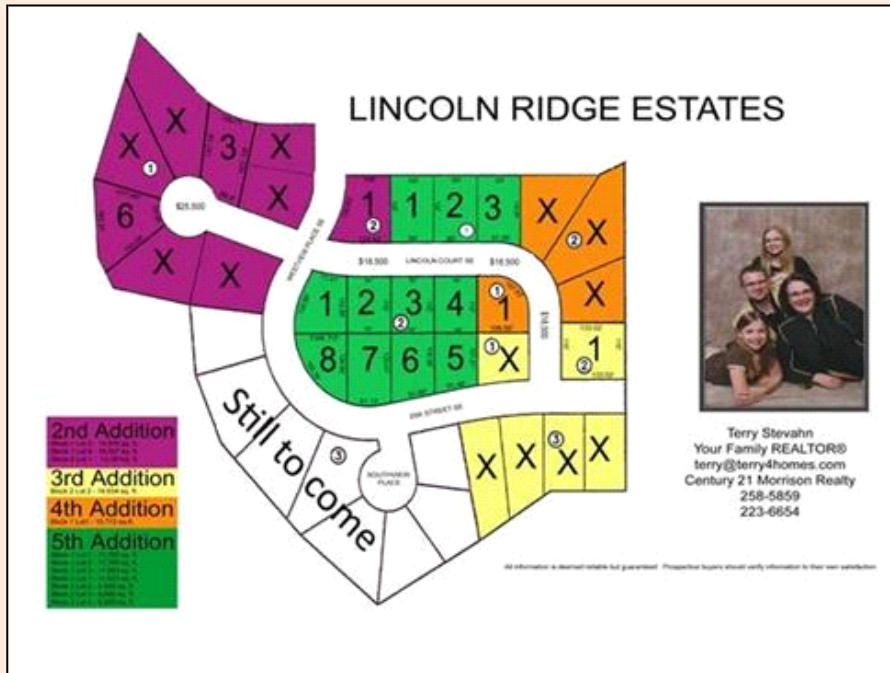

# 401 LINCOLN CT SE Mandan

## PROPERTY DETAILS

**Listing Price:** \$41,500

**Listing Address:** 401 LINCOLN CT SE

Mandan ND 58554

**Full Baths:** 0

**Partial Baths:** 0

**Lot Size:** 0.37

**QR Code:**

On a SmartPhone?  
Scan the QR code  
to see this listing

## PROPERTY DESCRIPTION

All current specials will be paid at closing. Spectacular view of Mandan. Located on a cul-da-sac. Lots of building in the area. Only 1 lot left in the cul-da-sac.