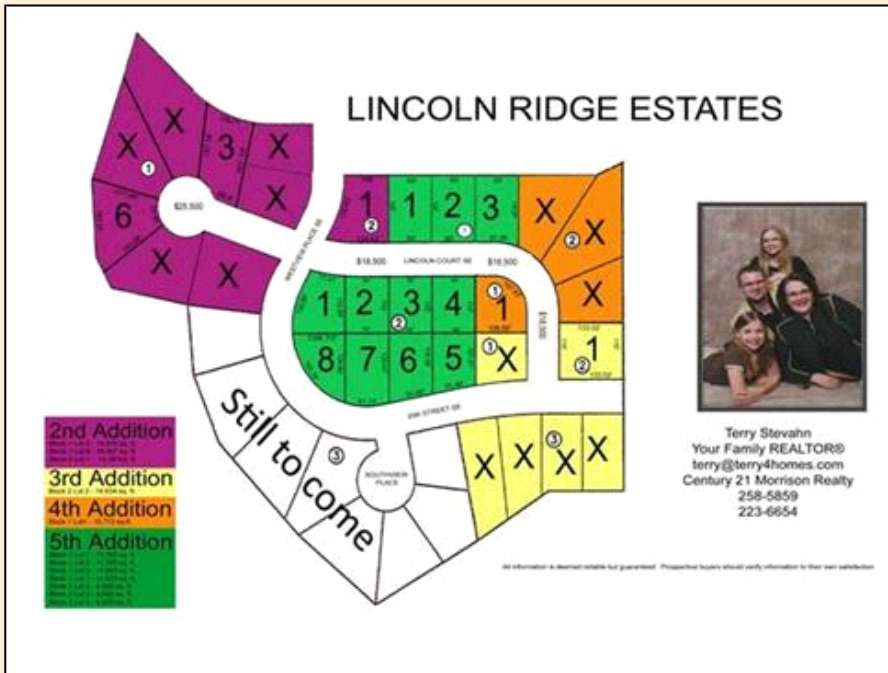

# 502 LINCOLN CT SE Mandan

## PROPERTY DETAILS

**Listing Price:** \$25,500

**Listing Address:** 502 LINCOLN CT SE

Mandan ND 58554

**Full Baths:** 0

**Partial Baths:** 0

**Lot Size:** 0.34

**QR Code:**

On a SmartPhone?  
Scan the QR code  
to see this listing

## PROPERTY DESCRIPTION

Owner says, "I want these lots sold- MAKE US AN OFFER!" Spectacular View of the City of Mandan. Located on a cul-da-sac. Lots of building in the area. Only 2 lots left in the cul-da-sac.